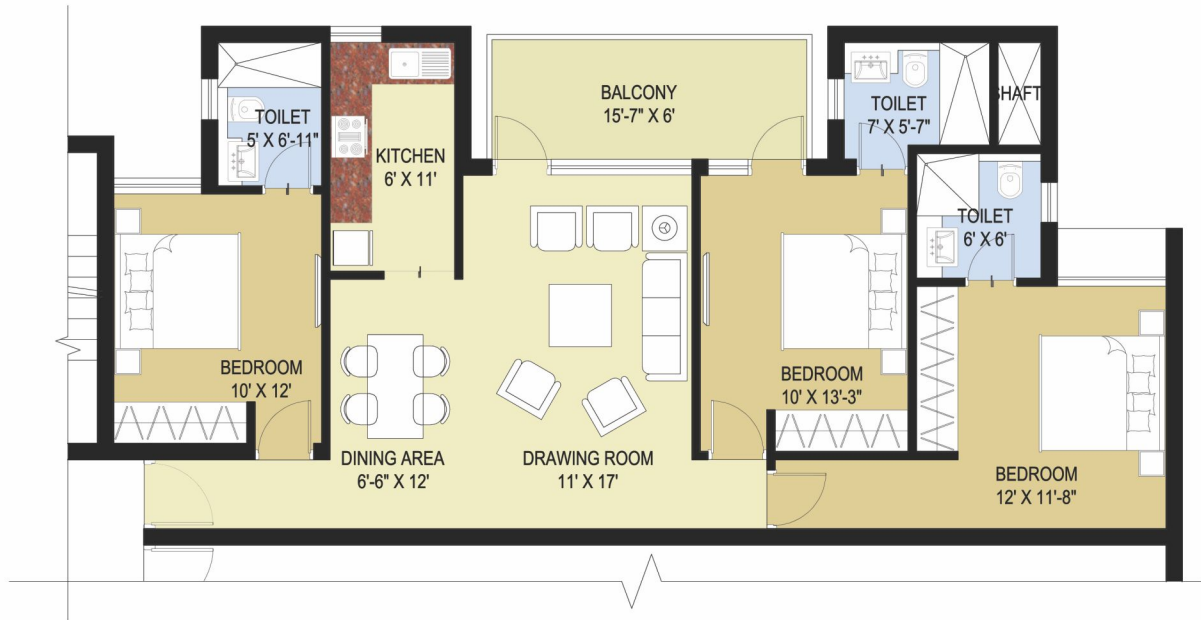

Floor Plans

APARTMENT TYPE - A (3 BEDROOMS+3 TOILETS), SALEABLE AREA=1400 SQ. FT.

APARTMENT TYPE - B (2 BEDROOMS+STUDY+2 TOILETS), SALEABLE AREA=1300 SQ. FT.