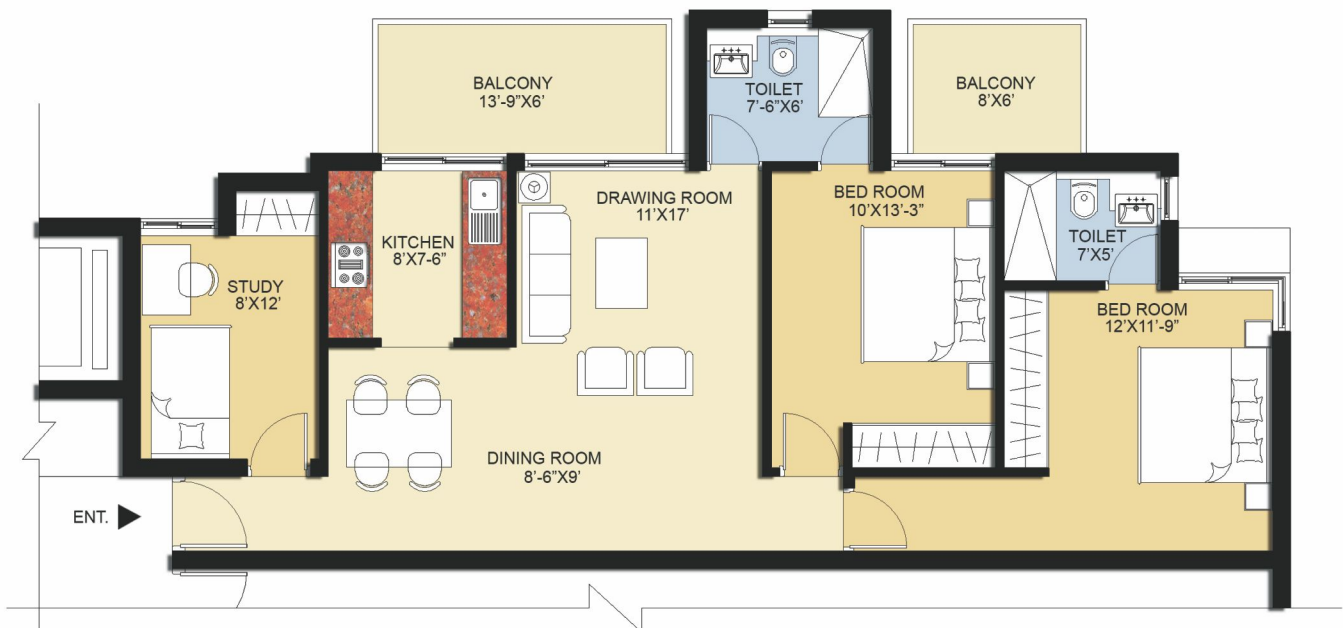

Floor Plans

APARTMENT TYPE - A (3 BEDROOMS+3 TOILETS), SALEABLE AREA=1400 SQ. FT.

APARTMENT TYPE - B (2 BEDROOMS+STUDY+2 TOILETS), SALEABLE AREA=1300 SQ. FT.