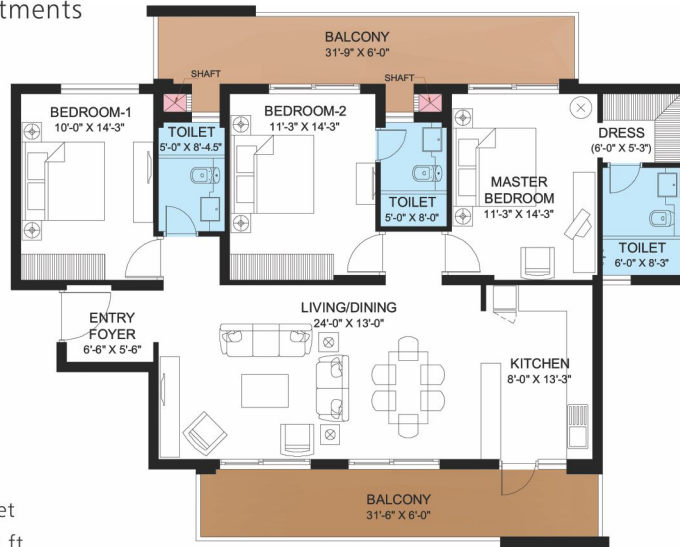

floor plans

Classic apartments

Type - B
 3 Bed + 3 Toilet
 Area - 1857 sq.ft.

Classic or luxury apartments

Type - C
 3 Bed + 3 Toilet + Servant
 Area - 2184 sq.ft.

Luxury apartments

Type - D
 3 Bed + 3 Toilet + Servant
 Area - 2257 sq.ft.